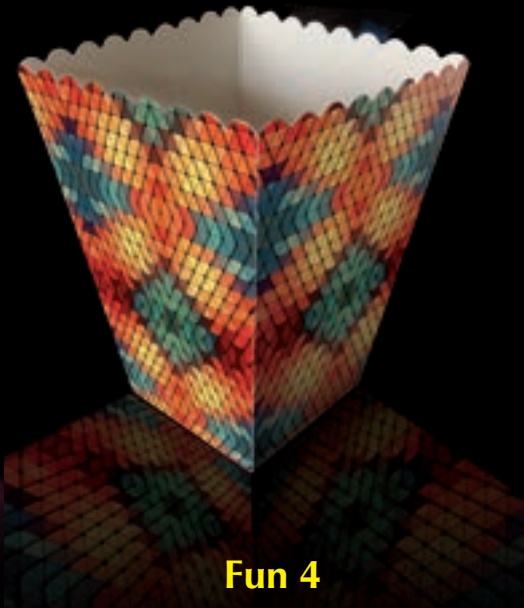

**CONIC/BASIC-70/110/45**  
**CONIC/BASIC-90/120/45**  
**CONIC/BASIC-120/200/60**

**CUBE-160/160/150**

**DIFFERENT SIZES POSSIBLE**  
 CRAFT / CRAFT  
 CRAFT / WHITE

PROPOSAL

PROPOSAL

Fun 1

Fun 2

Fun 3

**30 x 30 x 3 cm.**

**15 x 15 x 3 cm.**

AMERICAN XL1

SLEEVE POINT