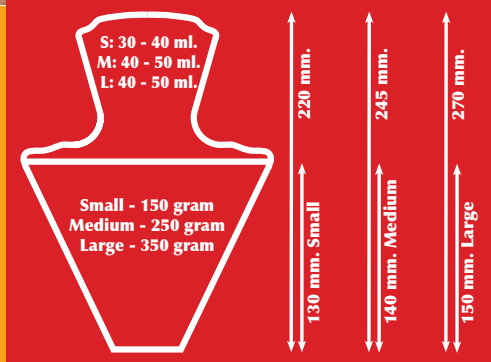

3.00 DELUX

16