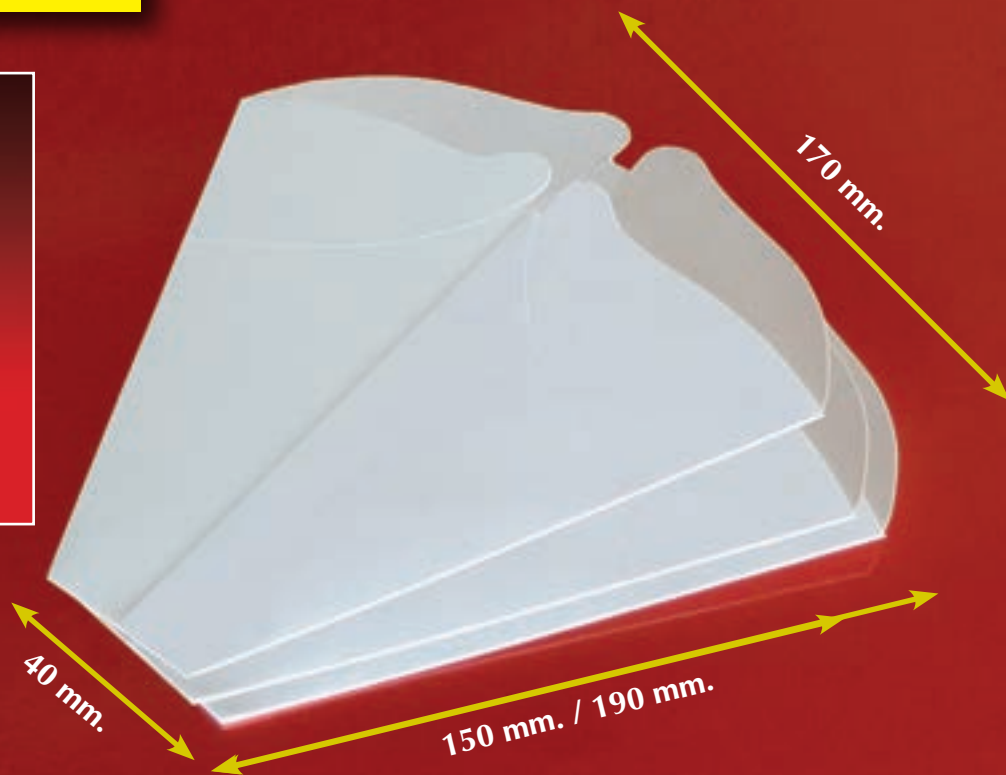

# PANCAKE SLEEVE

OTHER FORMATS  
ARE ALSO  
POSSIBLE

“Clic-Cup” RCD-Design protected in the European Community

**CHURROS, WAFFLE,  
BELGIUM FRIES,  
DEEP FRIED DOUGHNUT BALLS...  
AND SAUCE**

TAKE AWAY-PL