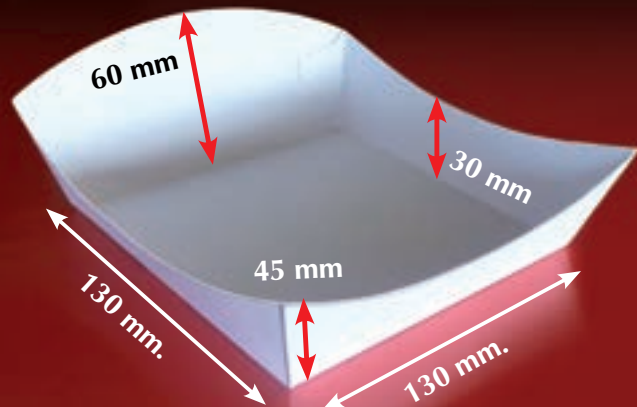

## PANCAKE-DIP

**Conic/basic-130/130/30**  
**Conic/basic-160/160/30**

**Conic Mitraillette**  
**with or without cup**

**Conic/elegant**  
**150/60/80**

these images are fictional

**CONIC/BASIC+W**

**CONIC/ELEGANT+W**

**CONIC/BASIC-70/110/45**  
**CONIC/BASIC-90/120/45**  
**CONIC/BASIC-120/200/60**

**CUBE-160/160/150**

**DIFFERENT SIZES POSSIBLE**  
 CRAFT / CRAFT  
 CRAFT / WHITE

PROPOSAL

PROPOSAL

Fun 1

Fun 2

Fun 3

**30 x 30 x 3 cm.**

**15 x 15 x 3 cm.**

AMERICAN XL1

SLEEVE POINT