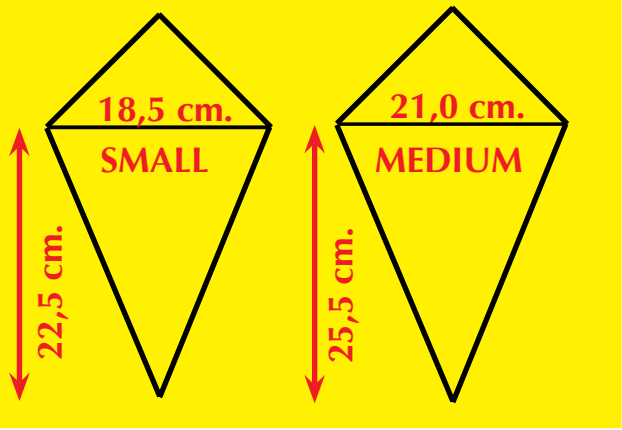

OTHER FORMATS
ARE ALSO
POSSIBLE