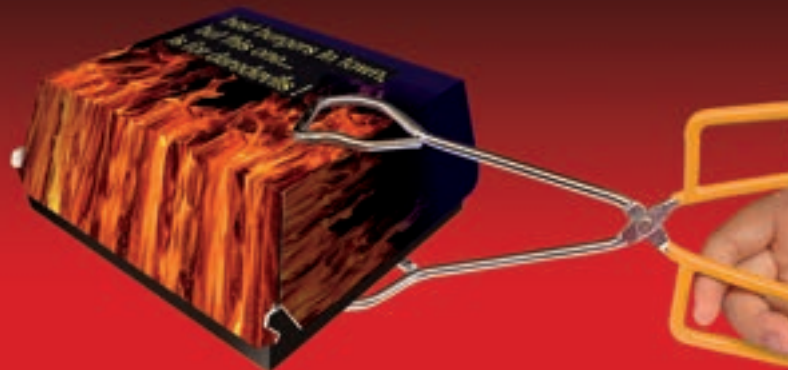

HAMBURGER

*Beef Burger, Chicken Burger,
Cheese Burger, Veggie Burger,
Bicky Burger...
3packs developed the
right packaging !*