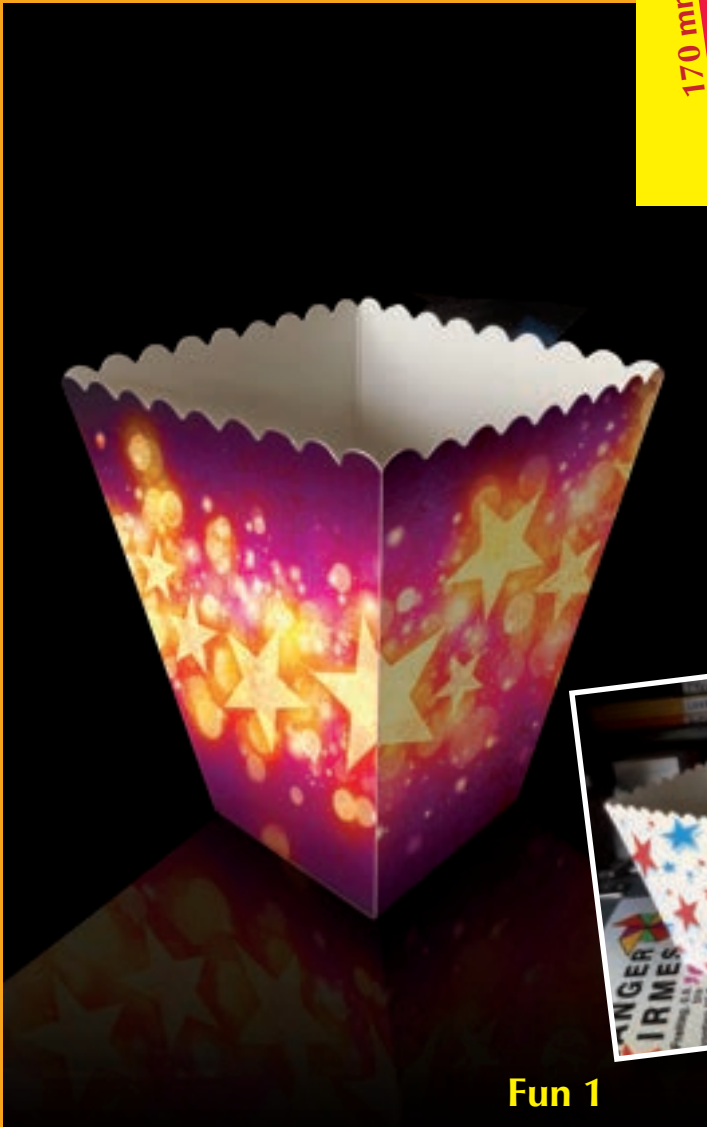

**CONIC/BASIC-70/110/45**  
**CONIC/BASIC-90/120/45**  
**CONIC/BASIC-120/200/60**

**CUBE-160/160/150**

**DIFFERENT SIZES POSSIBLE**  
 CRAFT / CRAFT  
 CRAFT / WHITE

PROPOSAL

PROPOSAL

Fun 1

Fun 2

Fun 3