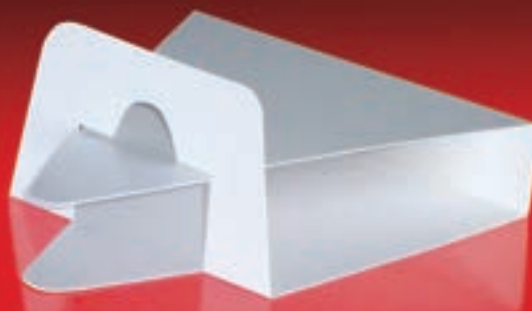

**CONIC/BASIC-70/110/45**  
**CONIC/BASIC-90/120/45**  
**CONIC/BASIC-120/200/60**

**CUBE-160/160/150**

**DIFFERENT SIZES POSSIBLE**  
 CRAFT / CRAFT  
 CRAFT / WHITE

PROPOSAL

PROPOSAL

Fun 1

Fun 2

Fun 3

Fun 4

Fucia

**TAKE AWAY CUBO**

85 OZ/2500 cc  
188 x 146 x 150 h.

130 OZ/4000 cc  
215 x 161 x 173 h.

HOT/COLD PAPER CUPS - CUPCAKE

WOODEN CUTLERY SET

*Other formats  
are also  
possible*

**30 x 30 x 3 cm.**

**15 x 15 x 3 cm.**

AMERICAN XL1

SLEEVE POINT