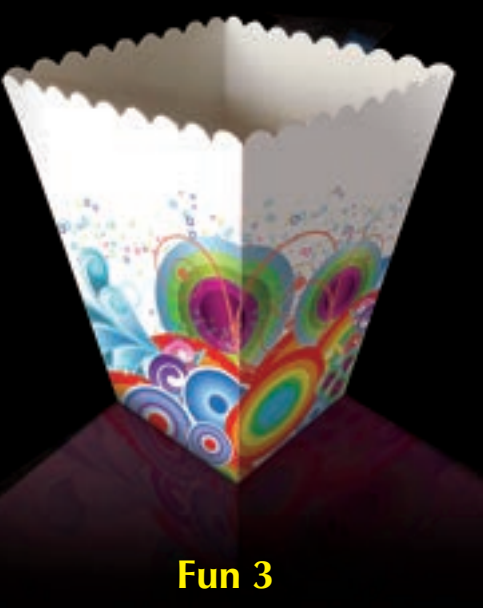

**CONIC/BASIC-70/110/45**  
**CONIC/BASIC-90/120/45**  
**CONIC/BASIC-120/200/60**

**CUBE-160/160/150**

**DIFFERENT SIZES POSSIBLE**  
 CRAFT / CRAFT  
 CRAFT / WHITE

PROPOSAL

PROPOSAL

Fun 1

Fun 2

Fun 3

Fun 4

Fucia

**TAKE AWAY CUBO**

85 OZ/2500 cc  
188 x 146 x 150 h.

130 OZ/4000 cc  
215 x 161 x 173 h.

HOT/COLD PAPER CUPS - CUPCAKE

WOODEN CUTLERY SET

*Other formats  
are also  
possible*

**30 x 30 x 3 cm.**

**15 x 15 x 3 cm.**

AMERICAN XL1

SLEEVE POINT