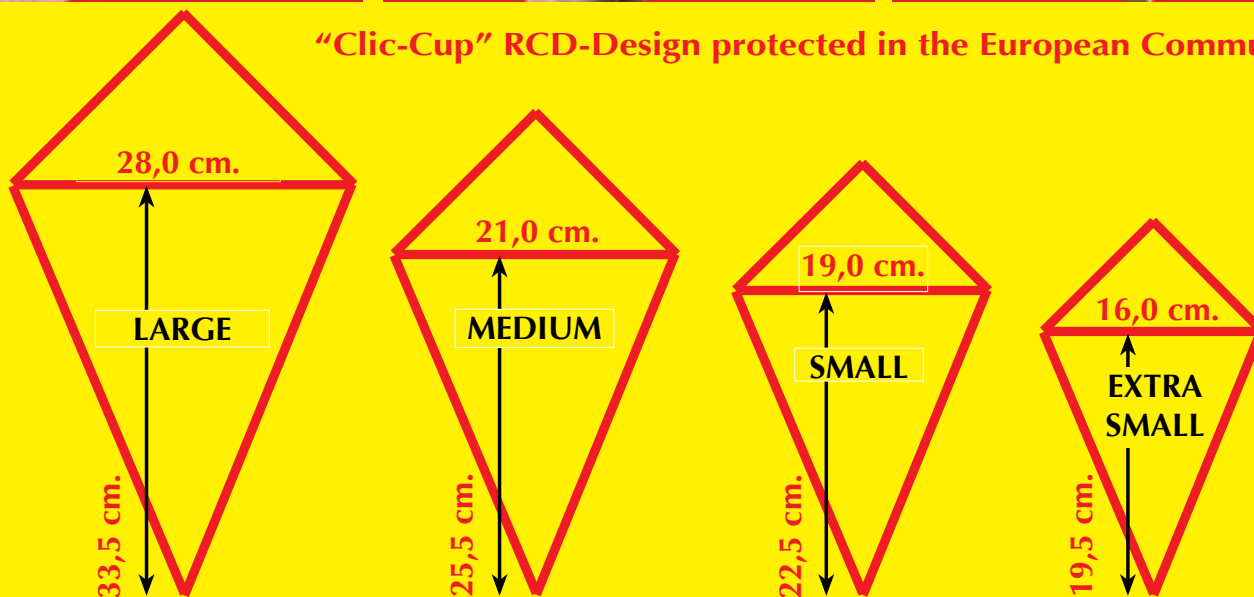

# PANCAKE SLEEVE

OTHER FORMATS  
ARE ALSO  
POSSIBLE

“Clic-Cup” RCD-Design protected in the European Community

**CHURROS, WAFFLE,  
BELGIUM FRIES,  
DEEP FRIED DOUGHNUT BALLS...  
AND SAUCE**

TAKE AWAY-PL