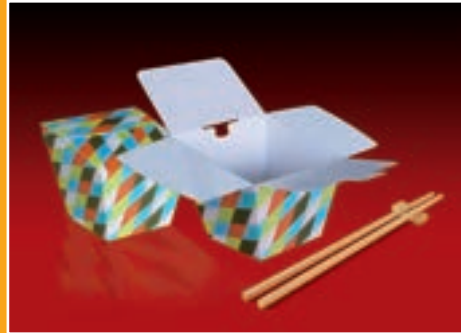

Fun 4

Fucia

**TAKE AWAY CUBO**

85 OZ/2500 cc  
188 x 146 x 150 h.

130 OZ/4000 cc  
215 x 161 x 173 h.

HOT/COLD PAPER CUPS - CUPCAKE

WOODEN CUTLERY SET

*Other formats  
are also  
possible*

**30 x 30 x 3 cm.**

**15 x 15 x 3 cm.**

AMERICAN XL1

SLEEVE POINT