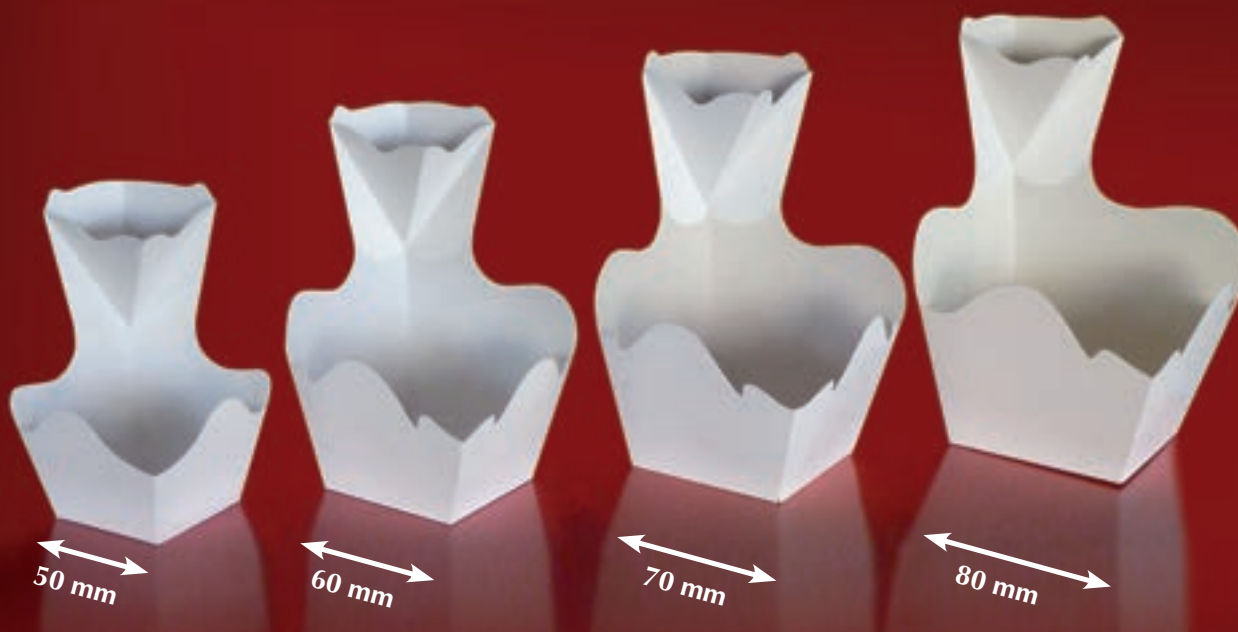

sauce: 30/40 ml.
capacity: 125 ml.
Mod. Mini

sauce: 30/40 ml.
capacity: 285 ml.
Mod. Small

sauce: 30/40 ml.
capacity: 385 ml.
Mod. Medium

sauce: 30/40 ml.
capacity: 500 ml.
Mod. Large