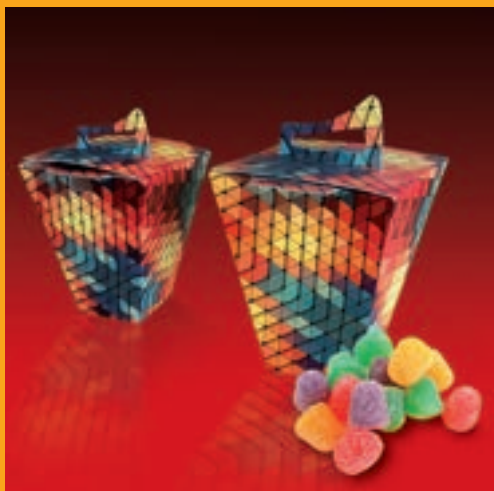

Homemade Chips

Poème du Chocolat  
delicately spiced belgian truffles

DUTCH FISH & FRIES

FISH & CHIPS

DINNER'S on TOUR

PREMIUM QUALITY  
★★★

SUNNY  
ice cream & waffles

ELUNICO  
king of fresh & home made  
churros & waffles

ZALIMAR  
seafood restaurant

Smith's Fritten Glück

De Bästa Grönsaksnacks  
MONACCHI

Pan'mexco  
ETHNIC BREAD RANGE

Le Funambule  
gaufres de Bruxelles

Le Funambule  
gaufres de Bruxelles

TRUCKS

CAR-FOOD-BOX/STUDY