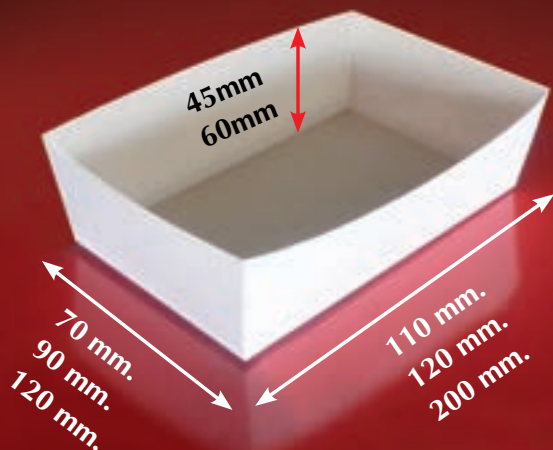

CONIC/BASIC-70/110/45
CONIC/BASIC-90/120/45
CONIC/BASIC-120/200/60