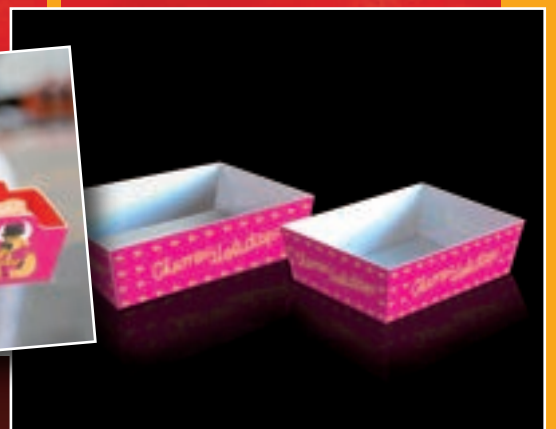

## PANCAKE-DIP

**Conic/basic-130/130/30**  
**Conic/basic-160/160/30**

**Conic Mitraillette**  
**with or without cup**

**Conic/elegant**  
**150/60/80**

these images are fictional

**CONIC/BASIC+W**

**CONIC/ELEGANT+W**

**CONIC/BASIC-70/110/45**  
**CONIC/BASIC-90/120/45**  
**CONIC/BASIC-120/200/60**

**CUBE-160/160/150**

**DIFFERENT SIZES POSSIBLE**  
 CRAFT / CRAFT  
 CRAFT / WHITE

PROPOSAL

PROPOSAL

Fun 1

Fun 2

Fun 3

Fun 4

Fucia

**TAKE AWAY CUBO**

85 OZ/2500 cc  
188 x 146 x 150 h.

130 OZ/4000 cc  
215 x 161 x 173 h.

HOT/COLD PAPER CUPS - CUPCAKE

WOODEN CUTLERY SET

*Other formats  
are also  
possible*

**30 x 30 x 3 cm.**

**15 x 15 x 3 cm.**

AMERICAN XL1

SLEEVE POINT