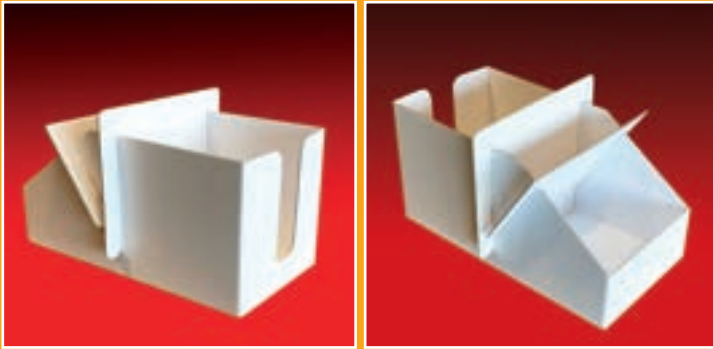

REF.4BL

REF.4GO

PAPER CONES

**NAPKIN - PAPER STRAW**

6 mm. x 200 mm.

8 mm. x 200 mm.

8 mm. x 200 mm.  
Individually wrapped

95 H. X 85 B. X 120 / 215 / 310 MM.L.