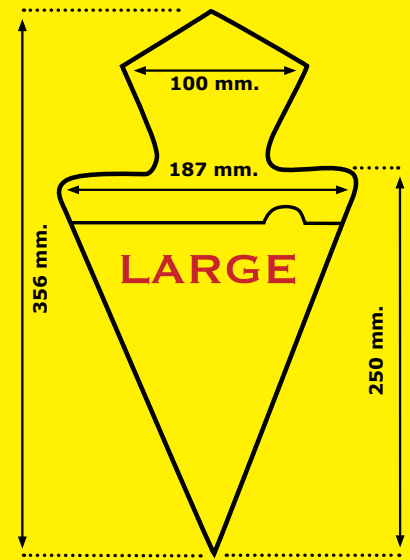

NO MORE DIRTY HANDS... ALWAYS 1 HAND FREE  
LESS SNACK BOXES IN PLASTIC

**3.0**  
Fries bag

### 3.0 CONE DIMENSION