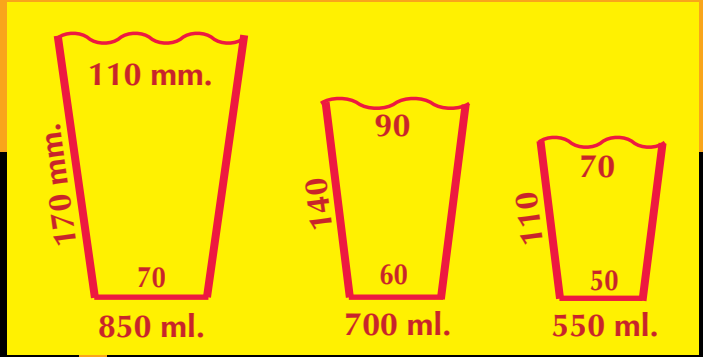

## PANCAKE-DIP

**Conic/basic-130/130/30**  
**Conic/basic-160/160/30**

**Conic Mitraillette**  
**with or without cup**

**Conic/elegant**  
**150/60/80**

these images are fictional

**CONIC/BASIC+W**

**CONIC/ELEGANT+W**

**CONIC/BASIC-70/110/45**  
**CONIC/BASIC-90/120/45**  
**CONIC/BASIC-120/200/60**

**CUBE-160/160/150**

**DIFFERENT SIZES POSSIBLE**  
 CRAFT / CRAFT  
 CRAFT / WHITE

PROPOSAL

PROPOSAL

Fun 1

Fun 2

Fun 3

Fun 4

Fucia

**TAKE AWAY CUBO**

85 OZ/2500 cc  
188 x 146 x 150 h.

130 OZ/4000 cc  
215 x 161 x 173 h.

HOT/COLD PAPER CUPS - CUPCAKE

WOODEN CUTLERY SET

*Other formats  
are also  
possible*

**30 x 30 x 3 cm.**

**15 x 15 x 3 cm.**

AMERICAN XL1

SLEEVE POINT