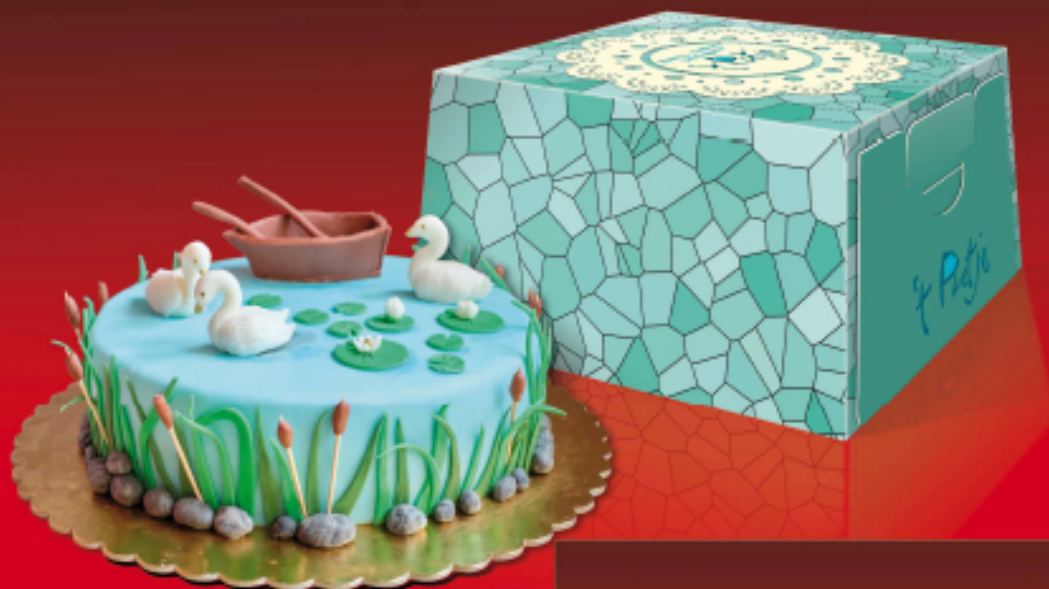

REF.4GO

CONTAINER BOX

SLEEVE POINT

'T PUTJE SMALL - MEDIUM

MOSAIC MEDIUM

BORIAZZ LARGE

CLASSIC LARGE

EASTER MEDIUM

VALENTINE SMALL

VALENTINE LARGE

HELLOWEEN MEDIUM

HELLOWEEN SMALL

HELLOWEEN LARGE

HELLOWEEN MEDIUM

HELLOWEEN SMALL

PANCAKE SLEEVE