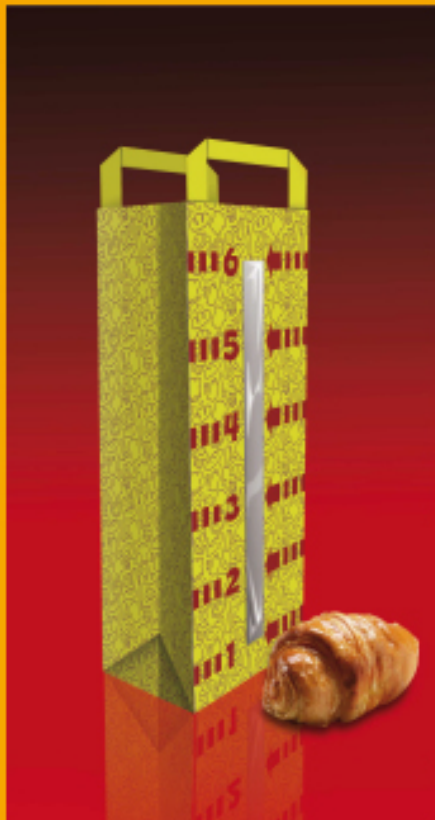

REF.4GO

CONTAINER BOX

SLEEVE POINT

'T PUTJE SMALL - MEDIUM

MOSAIC MEDIUM

BORIAZZ LARGE

CLASSIC LARGE

EASTER MEDIUM

VALENTINE SMALL

VALENTINE LARGE

HELLOWEEN MEDIUM

HELLOWEEN SMALL

HELLOWEEN LARGE

HELLOWEEN MEDIUM

HELLOWEEN SMALL

PANCAKE SLEEVE