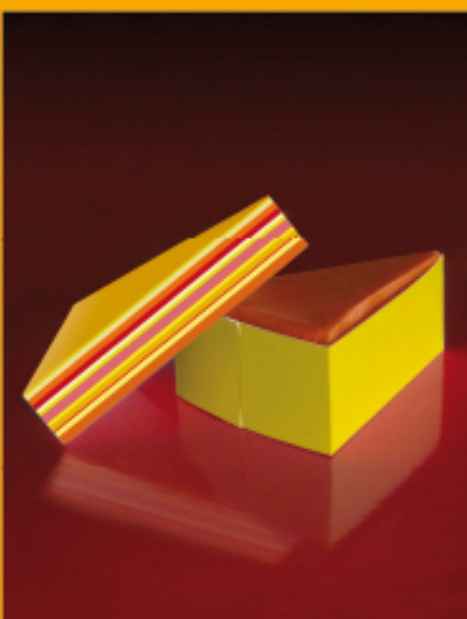

REF.4GO

CONTAINER BOX

SLEEVE POINT

'T PUTJE SMALL - MEDIUM

MOSAIC MEDIUM

BORIAZZ LARGE

CLASSIC LARGE

EASTER MEDIUM